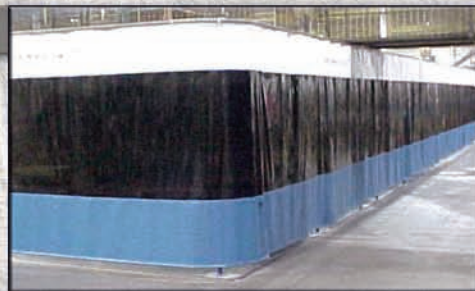

Welding Curtain Walls

Create Flexible Welding Areas with Welding Curtains!

- Curtains Easily Glide on a Galvanized Steel Track & Roller System
- Reinforced Hems & Chain-Weighted Bottoms
- Custom Made to Any Size!
- Optional Floor Sweeps, Wind Ties, Valances, Strip Doors, & Filter Panels Available

Weld "Tuff" Screens

The Last Screen You'll Ever Need to Buy!

- Create Mobile Work Areas & Arrange in Different Shapes to Meet Work Demands
- Heavy Duty 1-3/16" Extruded Aluminum Frame
- Unique Overlapping Leg Design
- Grommet & Button Head Screw Mount & Finished Hems
- Weld Spatter Resistant
- Optional Casters, Hinge Kits, & Corner Covers Available