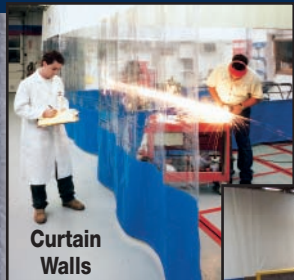

Goff's Other Products

Curtain Walls