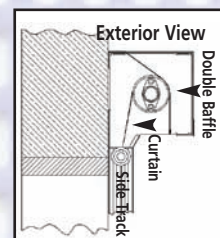

## Projection Mounted Door

mounts inside the building beyond the normal security door track system. Vinyl filler panels are provided to fill space between wall and door.

Extruded Aluminum Standoff Brackets & Corner Gussets used to mount door drive and side roller tracks out from building wall beyond the normal security door.

Under Header Mount attaches to the underside of doorframe.

Outside Mount attaches to opening's face.