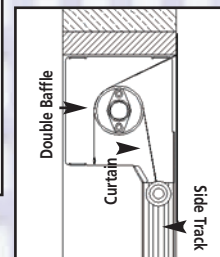

## Features For Motorized & Spring Assist Models

- Double Baffle, under valance, prevents pests from entering
- Valance Panel made from 18-oz coated vinyl helps to keep debris out while protecting the roller tube
- Fiberglass Pultrusion Tube (Horizontal Stiffeners) bend if loaded – won't break or kink
- Rugged Custom Extruded Guide Track traps the rollers—wind can't blow it out of the doorframe
- Pultrusion Pockets are reinforced with 18-oz coated vinyl and double lockstitched for durability
- 17 x 11 Pre-coated Woven Polyester Mesh (11oz/yd) Screen is rot, tear and mildew resistant, standing up to the harshest of weather

Under Header Mount attaches to the underside of doorframe.

Outside Mount attaches to opening's face.