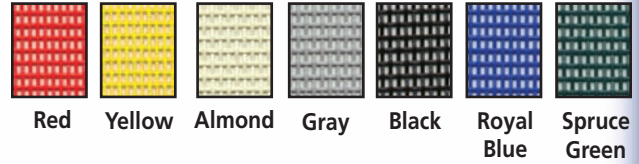

Custom Made For Your Trailer in the U.S.A.

★ TRAILER DOORS ★ STRIP DOORS ★ VINYL DOORS ★ MESH DOORS ★ MESH DOORS ★ VINYL DOORS ★ STRIP DOORS ★

★ TRAILER DOORS ★ STRIP DOORS ★ VINYL DOORS ★ MESH DOORS ★ MESH DOORS ★ VINYL DOORS ★ STRIP DOORS ★

Vinyl & Mesh Doors

Sliding Vinyl Doors

- Available in 7 Colors
- Fire Retardant Meeting NFPA 701 & California State Marshall Standard
- Water Repellent, Mildew & Rot Resistant
- 18 oz Vinyl With 40 mil Clear PVC

Sliding Mesh Doors

- Provide 65% Shade Factor
- Available in 7 Colors
- 17 x 11 Pre-coated Woven Polyester Mesh (11oz/yd)
- Rot, Tear & Mildew Resistant

Stainless steel wall bracket with keyhole slot fastens door to trailer side to prevent wind blow out. A simple lift and up motion is used to engage or disengage the door.