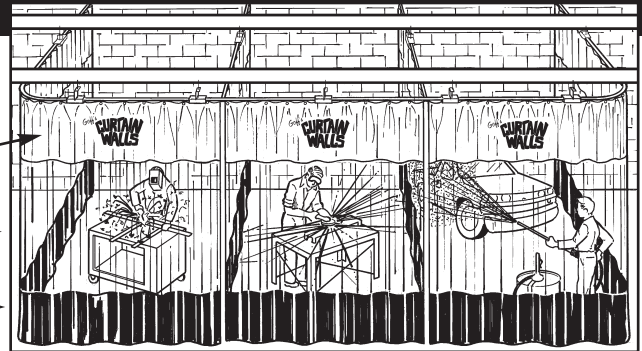

RETAIL PRICING LIST FOR STOCK SIZE CURTAIN PACKAGES

GOFF'S ORIGINAL (SINGLE) CURTAIN WALLS

(Including hardware, track&rollers)

IN STOCK – Available For Same Day Shipment Prior To 2pm C.S.T.

WIDTH	8' HIGH	9' HIGH	10' HIGH	12' HIGH
6' Curtain	(11135) \$183.00	(11136) \$194.00	(11134) \$205.00	(11133) \$225.00
12' Curtain	(11083) \$332.00	(11084) \$352.00	(11089) \$373.00	(11082) \$410.00
24' Curtain	(11088) \$616.00	(11085) \$655.00	(11086) \$697.00	(11087) \$770.00

GOFF'S ORIGINAL CURTAIN STATION PACKAGES

(Including hardware, track & rollers)

IN STOCK – Available For Same Day Shipment Prior To 2pm C.S.T.

CURTAIN WALL STATION	8' HIGH	9' HIGH	10' HIGH	12' HIGH
2 SIDED CURTAIN	(11137) \$1016.00	(11146) \$1074.00	(11140) \$1137.00	(11143) \$1247.00
3 SIDED CURTAIN	(11138) \$1704.00	(11147) \$1800.00	(11141) \$1905.00	(11144) \$2089.00
4 SIDED CURTAIN	(11139) \$2198.00	(11148) \$2314.00	(11142) \$2440.00	(11145) \$2651.00

Goff's Original Curtain Wall packages are constructed using NFPA-701 Flame Retardant materials, including 14 oz. reinforced upper and lower sections and a 20 mil. PVC clear center windowed section. All seams are double lock stitched using mildew / rot resistant thread, all edges are completely finished. Side edges feature two 1' hook & loop fasteners per side for easy attachment to walls or other curtains. The bottom edge contains a fully enclosed chain weighted lower hem and brass grommets. Grommets along the top are 1' on center. Original Goff's Curtain Wall packages listed above also include a 16 gauge channel track system with dual wheeled carrier roller hooks 1' on center along the top of the curtain, end mount wall brackets and universal mounting hardware for easy installation.