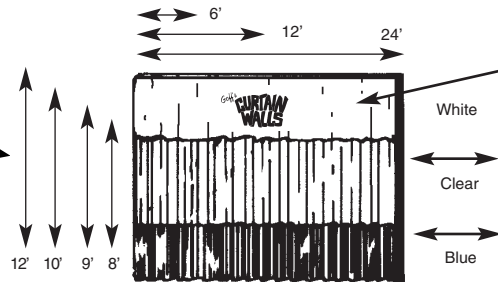

RETAIL PRICING LIST FOR STOCK SIZE CURTAIN PACKAGES

GOFF'S ORIGINAL (SINGLE) CURTAIN WALLS

(Including hardware, track&rollers)

IN STOCK – Available For Same Day Shipment Prior To 2pm C.S.T.

WIDTH	8' HIGH	9' HIGH	10' HIGH	12' HIGH
6' Curtain	(11135) \$183.00	(11136) \$194.00	(11134) \$205.00	(11133) \$225.00
12' Curtain	(11083) \$332.00	(11084) \$352.00	(11089) \$373.00	(11082) \$410.00
24' Curtain	(11088) \$616.00	(11085) \$655.00	(11086) \$697.00	(11087) \$770.00

GOFF'S ORIGINAL CURTAIN STATION PACKAGES

(Including hardware, track & rollers)

IN STOCK – Available For Same Day Shipment Prior To 2pm C.S.T.

CURTAIN WALL STATION	8' HIGH	9' HIGH	10' HIGH	12' HIGH
2 SIDED CURTAIN	(11137) \$1016.00	(11146) \$1074.00	(11140) \$1137.00	(11143) \$1247.00
3 SIDED CURTAIN	(11138) \$1704.00	(11147) \$1800.00	(11141) \$1905.00	(11144) \$2089.00
4 SIDED CURTAIN	(11139) \$2198.00	(11148) \$2314.00	(11142) \$2440.00	(11145) \$2651.00

Goff's Original Curtain Wall packages are constructed using NFPA-701 Flame Retardant materials, including 14 oz. reinforced upper and lower sections and a 20 mil. PVC clear center windowed section. All seams are double lock stitched using mildew / rot resistant thread, all edges are completely finished. Side edges feature two 1' hook & loop fasteners per side for easy attachment to walls or other curtains. The bottom edge contains a fully enclosed chain weighted lower hem and brass grommets. Grommets along the top are 1' on center. Original Goff's Curtain Wall packages listed above also include a 16 gauge channel track system with dual wheeled carrier roller hooks 1' on center along the top of the curtain, end mount wall brackets and universal mounting hardware for easy installation.