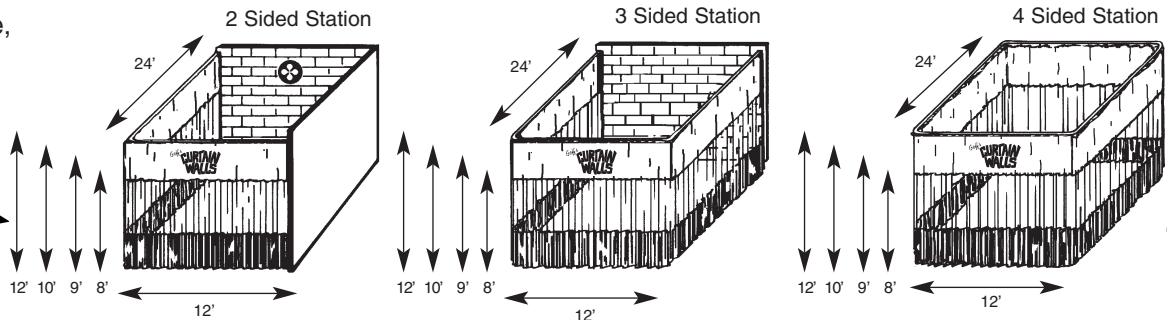

RETAIL PRICING LIST FOR STOCK SIZE CURTAIN PACKAGES

GOFF'S ORIGINAL (SINGLE) CURTAIN WALLS

(Including hardware, track&rollers)

IN STOCK – Available For Same Day Shipment Prior To 2pm C.S.T.

WIDTH	8' HIGH	9' HIGH	10' HIGH	12' HIGH
6' Curtain	(11135) \$183.00	(11136) \$194.00	(11134) \$205.00	(11133) \$225.00
12' Curtain	(11083) \$332.00	(11084) \$352.00	(11089) \$373.00	(11082) \$410.00
24' Curtain	(11088) \$616.00	(11085) \$655.00	(11086) \$697.00	(11087) \$770.00

GOFF'S ORIGINAL CURTAIN STATION PACKAGES

(Including hardware, track & rollers)

IN STOCK – Available For Same Day Shipment Prior To 2pm C.S.T.

CURTAIN WALL STATION	8' HIGH	9' HIGH	10' HIGH	12' HIGH
2 SIDED CURTAIN	(11137) \$1016.00	(11146) \$1074.00	(11140) \$1137.00	(11143) \$1247.00
3 SIDED CURTAIN	(11138) \$1704.00	(11147) \$1800.00	(11141) \$1905.00	(11144) \$2089.00
4 SIDED CURTAIN	(11139) \$2198.00	(11148) \$2314.00	(11142) \$2440.00	(11145) \$2651.00

Goff's Original Curtain Wall packages are constructed using NFPA-701 Flame Retardant materials, including 14 oz. reinforced upper and lower sections and a 20 mil. PVC clear center windowed section. All seams are double lock stitched using mildew / rot resistant thread, all edges are completely finished. Side edges feature two 1' hook & loop fasteners per side for easy attachment to walls or other curtains. The bottom edge contains a fully enclosed chain weighted lower hem and brass grommets. Grommets along the top are 1' on center. Original Goff's Curtain Wall packages listed above also include a 16 gauge channel track system with dual wheeled carrier roller hooks 1' on center along the top of the curtain, end mount wall brackets and universal mounting hardware for easy installation.